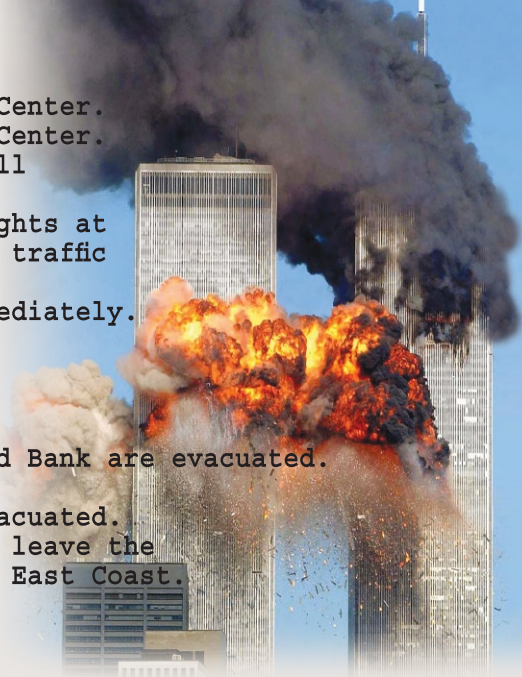

WE REALIZED OUR STRENGTH ...REMEMBERING 9-11

Source: http://911research.wtc7.net/cache/sept11/victims/state_basicfacts.htm

September 11, 2001

CHRONOLOGY

- 8:46 AM Plane crashes into the north tower of the World Trade Center.
- 9:03 AM Plane crashes into the south tower of the World Trade Center.
- 9:17 AM The Federal Aviation Administration (FAA) shuts down all New York City area airports.
- 9:21 AM The Federal Aviation Administration (FAA) halts all flights at U.S. airports. It is the first time in history that air traffic has been halted nationwide.
- 9:38 AM Plane crashes into the Pentagon. Evacuation begins immediately.
- 9:45 AM The White House evacuates.
- 10:05 AM The south tower of the World Trade Center collapses.
- 10:10 AM A portion of the Pentagon collapses.
- 10:10 AM Plane crashes in Somerset County, Pennsylvania.
- 10:22 AM The State and Justice Departments, as well as the World Bank are evacuated.
- 10:28 AM The north tower of the World Trade Center collapses.
- 10:45 AM All federal office buildings in Washington, D.C. are evacuated.
- 1:44 PM Five warships and two aircraft carriers are ordered to leave the U.S. Naval Station in Norfolk, Virginia to protect the East Coast.
- 4:10 PM Building 7 of the World Trade Center collapses.

FLIGHTS

American Airlines Flight 11

From: Boston, Massachusetts (Logan Airport)
To: Los Angeles, California
Lives: 92 people on board
Crashed into North Tower of World Trade Center

American Airlines Flight 77

From: Washington, D.C. (Dulles International Airport)
To: Los Angeles, CA
Lives: 64 people on board
Crashed into the Pentagon, Arlington County, Virginia

United Airlines Flight 175

From: Boston, Massachusetts (Logan Airport)
To: Los Angeles, California
Lives: 64 people on board
Crashed into South Tower of World Trade Center